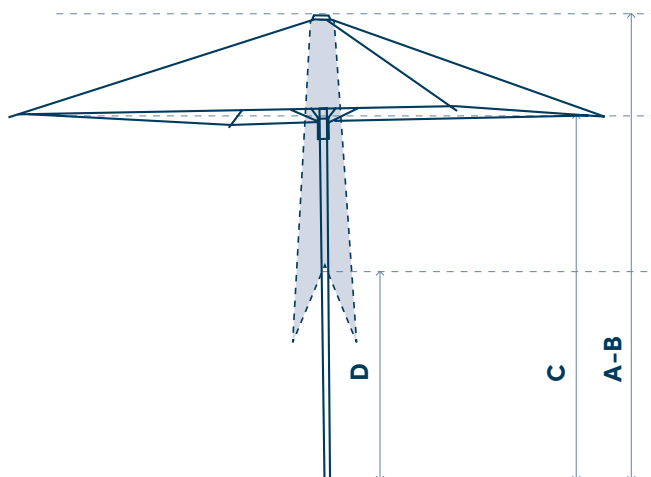

PARASOL		200 x 200 cm	300 x 300 cm
Shape			
Dimensions	A - Height closed	263 cm	257 cm
	B - Height open	263 cm	257 cm
	C - Free height open	202 cm	203 cm
	D - Free height closed	110 cm	42 cm
	Weight	10 kg	19 kg
	Packaging size	275 x 27 x 27 cm	275 x 27 x 27 cm
	Shade area (m ²)	± 4,00 m ²	± 9,00 m ²
	Fabric	Top fabric	Orchestra : see colours on fabrics sheet
Low fabric		Lace 100% Polyester (see page 3)	
Frame	Pole	Ø 48 mm with metal reinforcement ring Ø 52 mm Marine grade	Ø 48 mm with metal reinforcement ring Ø 52 mm Marine grade
	Material	Natural eucalyptus wood	Natural eucalyptus wood
	Ribs	8 ribs - natural eucalyptus wood 35 x 20 mm	8 ribs - natural eucalyptus wood 40 x 20 mm
Protective cover		Polyester Ripstop® - grey	

BASES

CONCRETE BASE 42 kg (for size 2 x 2 m)

- Base vibrated concrete grey
- Ø 55 cm, 8 cm high
- Upstand steel with silver epoxy coating
- 22 cm high hand grips aluminium

CONCRETE BASE 60 kg (for all sizes)

- Base vibrated concrete grey
- Ø 65 cm, 10 cm high
- Upstand steel with silver epoxy coating
- 22 cm high hand grips aluminium

LUNA 30 kg

- 60 x 60 cm / 10 mm steel
- With pole protection
- Sandblasted, metallized and powder coated

Colours

White RAL 9010 - Black RAL 9005

Base options 2-3

RONDO 42 kg

- Ø 74 cm - 12 mm steel - Sandblasted, metallized and powder coated

Colours

white RAL 9010 - black RAL 9005

Base options 1