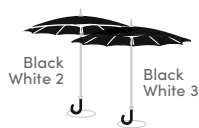

45 x 30 x 7 cm - Aluminium sandblasted and powder coated

**Colours**

**POSSIBLE COLOUR COMBINATIONS**

**WHITE FRAME**

Pole - ribs - base plate

**BLACK FRAME**

Pole - ribs - base plate

Light Quaseo