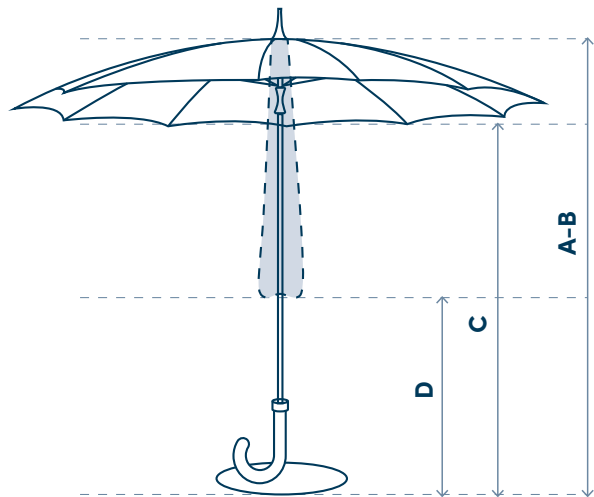

## Technical details

Design by Davy Grosemans

<b>PARASOL</b>		Ø 295 cm
<b>Shape</b>		
<b>Dimensions</b>	A - Height closed	266 cm
	B - Height open	266 cm
	C - Free height open	210 cm
	D - Free height closed	100 cm
	Weight	8 kg
	Packaging size	276 x 30 x 28 cm
	Shade area (m <sup>2</sup> )	± 7,07 m <sup>2</sup>
<b>Fabric</b>	Top fabric	Airtex
	Top fabric colours	
	Ribbon colours	
<b>Frame</b>	Pole	Ø 35 mm
	Pole material	Anodised aluminium, powder coated
	Pole colours	
	Ribs	10 steel ribs - Paragon shape - Metallized and coated
	Ribs colours	
<b>Protective cover</b>		Polyester Ripstop® - grey

**BASES**

**GULLIVER BASE 41 kg**

Ø 74 cm - 10 mm - Steel QSTE 325 - Sandblasted, metallized and powder coated

**Colours**

white RAL 9010 - black RAL 9005

**Wind resistance**

5 Bft (38 km/h - 24 mph)

**TUBE 6 kg**