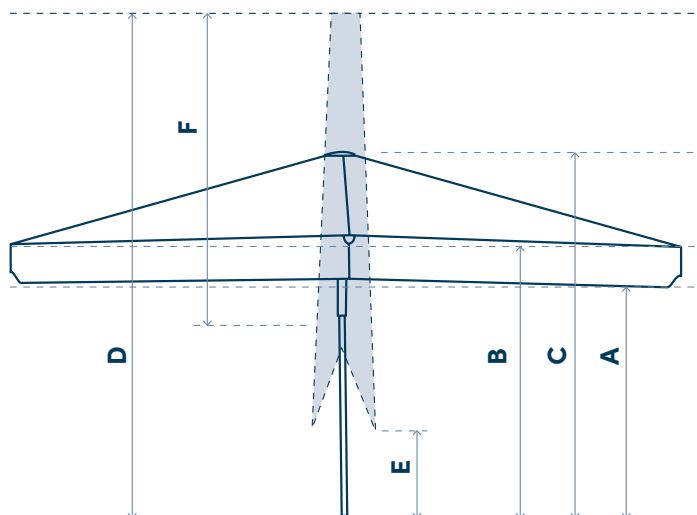

symo[®]

MACSYMO

CREATING PARASOLS FOR PROFESSIONALS

www.symoparasols.com

MACSYMO

Technical details

PARASOL		3 x 3 m	3,5 x 3,5 m	4 x 4 m	4,5 x 4,5 m	5 x 5 m	4 x 3 m	5 x 4 m
Shape								
Dimensions								
	A - Height to valance	195 cm	195 cm	195 cm	195 cm	195 cm	195 cm	195 cm
	B - Height to rib	220 cm	220 cm	220 cm	220 cm	220 cm	220 cm	220 cm
	C - Height open	285 cm	305 cm	304 cm	320 cm	330 cm	305 cm	315 cm
	D - Height closed	370 cm	390 cm	440 cm	450 cm	460 cm	405 cm	450 cm
	E - Free height closed	145 cm	130 cm	140 cm	120 cm	95 cm	150 cm	120 cm
	F - Max. storage length	230 cm	260 cm	295 cm	330 cm	365 cm	255 cm	330 cm
	Net weight	28 kg	32 kg	46 kg	50 kg	60 kg	50 kg	60 kg
	Brut weight	36 kg	40 kg	54 kg	60 kg	70 kg	60 kg	70 kg
	Packaging size	275 x 45 x 42 cm			380 x 36 x 30 cm			
	Shade area (m ²)	9 m ²	12,55 m ²	16 m ²	20,25 m ²	25 m ²	12 m ²	20 m ²
Fabric								
	Fabric colours	See colours on fabrics sheet						
	Fire Retardant	•	•	•	•	•	•	•
Frame								
	Pole	Stainless steel - 60 x 2 mm						
	Material	Aluminium & stainless steel - Powder coated White RAL 9010 (Other colours on request)						
	Handle	Unique telescopical operation system with push-up handle						
	Aluminium ribs 30 x 20 x 2 mm	8	4	4	4	4	4	4
	Stainless steel ribs 30 x 20 x 2 mm	-	4	4	4	4	4	4
Options								
	Fixed valances	•	•	•	•	•	•	•
	Extended parasol pole +25 cm	•	•	•	•	•	•	•
Wind resistance		7 Bft (61 km/h - 38 mph)						

Periscope parasol

This unique system allows you to open and close the parasol without any trouble above tables & chairs.

BASES

TILE BASE LUXURY 140 kg

- 89 x 89 x 12,5 cm
- 8 tiles 40 x 40 cm
- 3 separate anti rust treatments

Base options 1-2-3-4-5

GROUND PLATE LUXURY 17 kg

- 40 x 40 x 1 cm
- 3 separate anti rust treatments
- Must be screwed to the ground

Base options 2-4-5

TILE BASE LUXURY 200 kg

- 89 x 89 x 17,5 cm
- 12 tiles 40 x 40 cm
- 3 separate anti rust treatments