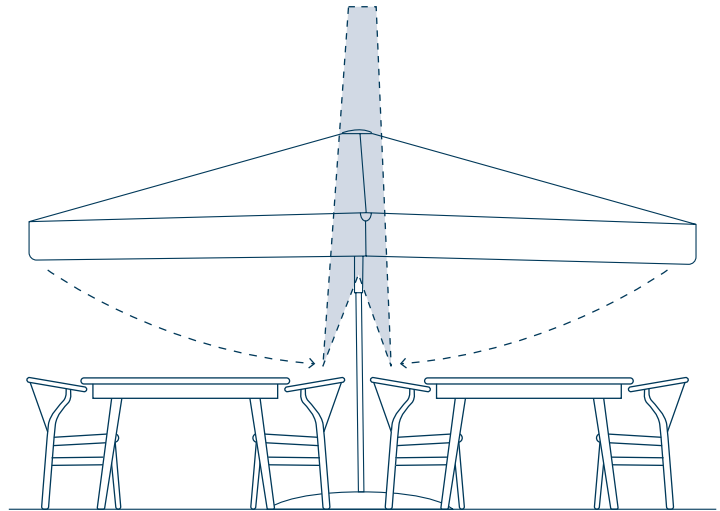

symo[®]

MACSYMO

CREATING PARASOLS FOR PROFESSIONALS

www.symoparasols.com

MACSYMO

Technical details

PARASOL		3 x 3 m	3,5 x 3,5 m	4 x 4 m	4,5 x 4,5 m	5 x 5 m	4 x 3 m	5 x 4 m
Shape								
Dimensions								
	A - Height to valance	195 cm	195 cm	195 cm	195 cm	195 cm	195 cm	195 cm
	B - Height to rib	220 cm	220 cm	220 cm	220 cm	220 cm	220 cm	220 cm
	C - Height open	285 cm	305 cm	304 cm	320 cm	330 cm	305 cm	315 cm
	D - Height closed	370 cm	390 cm	440 cm	450 cm	460 cm	405 cm	450 cm
	E - Free height closed	145 cm	130 cm	140 cm	120 cm	95 cm	150 cm	120 cm
	F - Max. storage length	230 cm	260 cm	295 cm	330 cm	365 cm	255 cm	330 cm
	Net weight	28 kg	32 kg	46 kg	50 kg	60 kg	50 kg	60 kg
	Brut weight	36 kg	40 kg	54 kg	60 kg	70 kg	60 kg	70 kg
	Packaging size	275 x 45 x 42 cm			380 x 36 x 30 cm			
	Shade area (m ²)	9 m ²	12,55 m ²	16 m ²	20,25 m ²	25 m ²	12 m ²	20 m ²
Fabric								
	Fabric colours	See colours on fabrics sheet						
	Fire Retardant	•	•	•	•	•	•	•
Frame								
	Pole	Stainless steel - 60 x 2 mm						
	Material	Aluminium & stainless steel - Powder coated White RAL 9010 (Other colours on request)						
	Handle	Unique telescopical operation system with push-up handle						
	Aluminium ribs 30 x 20 x 2 mm	8	4	4	4	4	4	4
	Stainless steel ribs 30 x 20 x 2 mm	-	4	4	4	4	4	4
Options								
	Fixed valances	•	•	•	•	•	•	•
	Extended parasol pole +25 cm	•	•	•	•	•	•	•
Wind resistance		7 Bft (61 km/h - 38 mph)						

Periscope parasol

This unique system allows you to open and close the parasol without any trouble above tables & chairs.

BASES

TILE BASE LUXURY 140 kg

- 89 x 89 x 12,5 cm
- 8 tiles 40 x 40 cm
- 3 separate anti rust treatments

Base options 1-2-3-4-5

GROUND PLATE LUXURY 17 kg

- 40 x 40 x 1 cm
- 3 separate anti rust treatments
- Must be screwed to the ground

Base options 2-4-5

TILE BASE LUXURY 200 kg

- 89 x 89 x 17,5 cm
- 12 tiles 40 x 40 cm
- 3 separate anti rust treatments