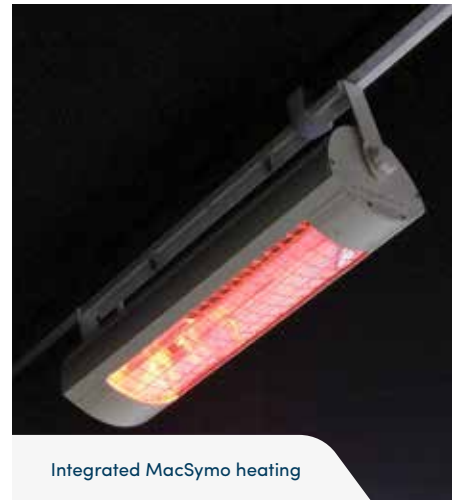

Side panels

Gutter for square Macsymo Parasols

Symo LED lighting
- powered by battery or mains current
- RGB or white light

Integrated MacSymo lighting

Integrated MacSymo heating

Protective cover Ripstop®

Symo base bench