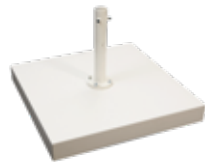

BASE OPTIONS

1 - COVER PLATE FOR TILE BASE

- 140/200 kg
- 90.4 x 90.4 x 10.9 / 14.9 cm
 - 18 kg, 2mm steel

4 - ANY RAL COLOUR

2 - ANTI-THEFT SCREW AND KEY

5 - TILTING DEVICE

3 - 4 CASTORS FOR TILE BASE

With brakes