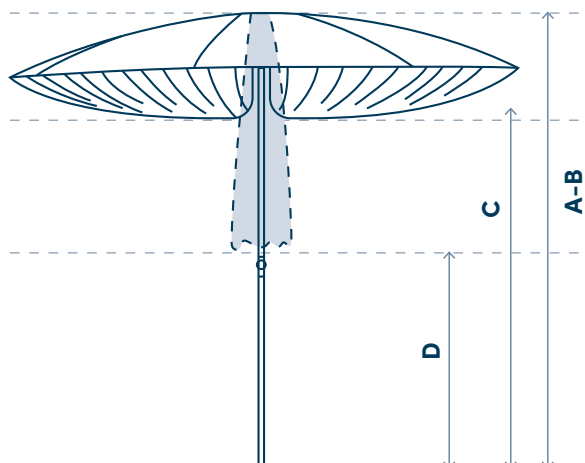

## Technical details

Design by Lieven Musschoot  
& Mathias Hennebel

PARASOL		Ø 190 cm	Ø 245 cm	Ø 300 cm
<b>Shape</b>				
<b>Dimensions</b>	A - Height closed	245 cm	245 cm	240 cm
	B - Height open	245 cm	245 cm	240 cm
	C - Free height open	185 cm	185 cm	190-210 cm
	D - Free height closed	130 cm	105 cm	90 cm
	Weight	3,5 kg	4,5 kg	13,5 kg
	Packaging size	160 x 18 x 18 cm	160 x 18 x 18 cm	276 x 30 x 28 cm
	Shade area (m <sup>2</sup> )	± 2,83 m <sup>2</sup>	± 4,71 m <sup>2</sup>	± 7,07 m <sup>2</sup>
	<b>Fabric</b>	Top fabric	Sunbrella	Sunbrella
Top fabric colours		Sunbrella: see colours on fabrics sheet		
Flags		Polyester	Polyester	Polyester
Flag colours		○	○	○
<b>Frame</b>	Pole	Upper: Ø 27 mm Lower: Ø 30 mm	Upper: Ø 27 mm Lower: Ø 30 mm	Ø 35 mm
	Material	Brushed stainless steel - Tube inox 304 Transparent coating natural colour - Marine grade		Anodised aluminium Natural colour
	Handle	No tilt	No tilt	No tilt
	Ribs	8 x Ø 4,5 mm - Black steel, metallized and coated	10 x Ø 4,5 mm - Black steel, metallized and coated	10 x Ø 8 mm - Fiberglass, white
<b>Protective cover</b>		Polyester Ripstop® - grey		